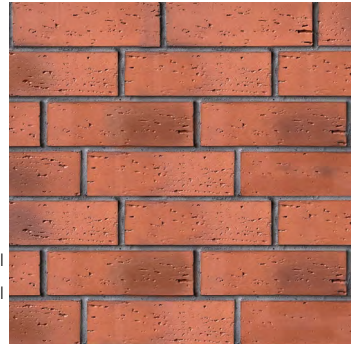

SVS_13_04-Mocha