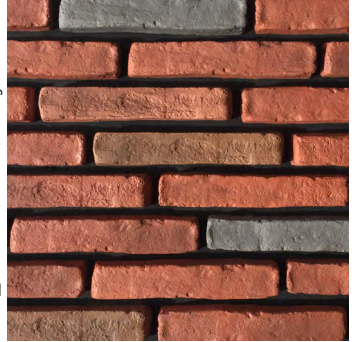

Montta Our new collection also has a range of fresco colors with antique effects, in line with the international trends. we develop unique finishes, on request, for challenging projects.

CT Brick

SVS_28_01-Grey

SVS_14-Red, Teak, Grey Mix

SVS_14-Cemento Grey

SVS_14_110-Red

SVS_14_02-Teak

Features

Easy Application

Water, Algae & Fungal Resistance

UV Resistant