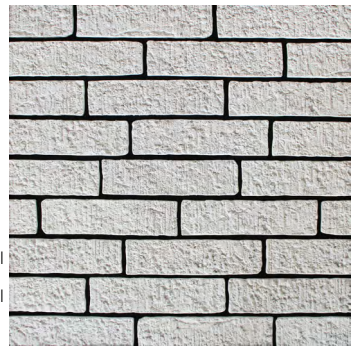

SVS_18_110-Red

Height : 7.5 cm | Length : 21 cm | Thickness : 18 mm Approx

Sawcut Brick

SVS_24_01-Grey

SVS_24_110-Red

SVS_24_02-Teak

SVS_24_05-White

Height : 6 cm | Length : 24 cm | Thickness : 12 mm Approx