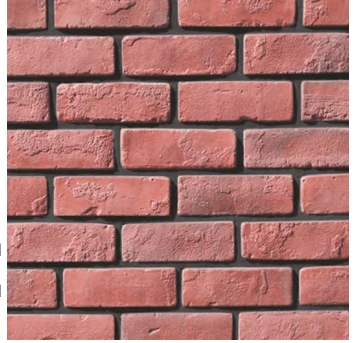

SVS_05_03-Wengai

SVS_05_04-Mocha

SVS_05_05-White

SVS_05_110-Red

Height : 6 cm | Length : 19 cm | Thickness : 12 mm Approx

Castilino Brick

SVS_15_01-Grey

SVS_15_02-Teak