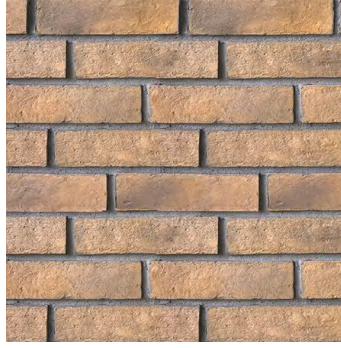

XTERIA
design

BRICKS

BRICK CLADS

Montta now offers a collection of traditional brick inspired wall cladding for interiors and exteriors. Brick clads create an aura of timelessness and give space a soothing experience. They are made of polymers, cement, recycled aggregates, sand and pigments. They have low water absorption rate and good abrasion resistance, offering unmatched durability.

Montta Our new collection also has a range of fresco colors with antique effects, in line with the international trends. we develop unique finishes, on request, for challenging projects.

CT Brick

SVS_28_01-Grey

SVS_28_02-Teak

SVS_28_03-Wengai

SVS_28-Sandstone

SVS_28-MTA Baige

SVS_28_110-Red

Height : 8 cm | Length : 23 cm | Thickness : 15 mm Approx

Lengthy Brick

SVS_31_01-Grey