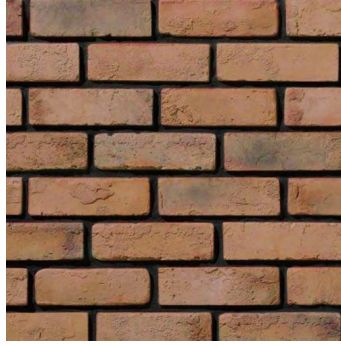

Curvey Brick

SVS_45_110-Red

SVS_45_04-Mocha

SVS_45_02-Teak

Height : 5.5 cm | Length : 47 cm | Thickness : 15 mm Approx

Vintage Brick

SVS_05_01-Grey

SVS_05_02-Teak