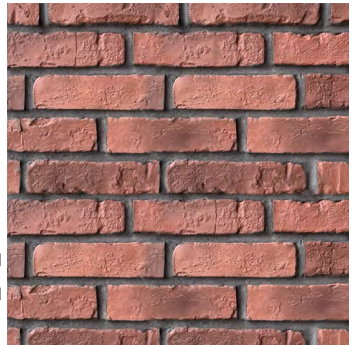

Amero Brick

SVS_19_01-Grey

SVS_19_14-Rosa Mix

SVS_19_02-Teak

SVS_19_110-Red

Height : 6.5 cm | Length : 25 cm | Thickness : 15 mm Approx

Cobble Brick

SVS_17_01-Grey