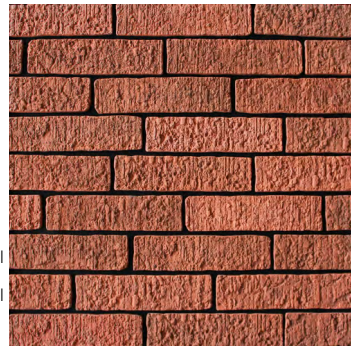

SVS_18_110-Red

Height : 7.5 cm | Length : 21 cm | Thickness : 18 mm Approx

Sawcut Brick

SVS_24_01-Grey

SVS_24_110-Red

SVS_24_02-Teak

SVS_24_05-White

Height : 6 cm | Length : 24 cm | Thickness : 12 mm Approx