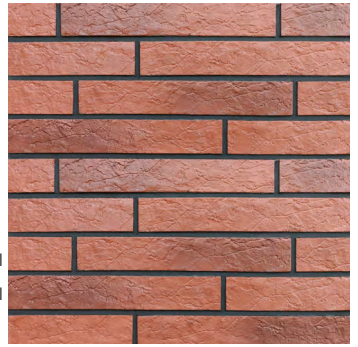

XTERIA
design

BRICKS

BRICK CLADS

Montta now offers a collection of traditional brick inspired wall cladding for interiors and exteriors. Brick clads create an aura of timelessness and give space a soothing experience. They are made of polymers, cement, recycled aggregates, sand and pigments. They have low water absorption rate and good abrasion resistance, offering unmatched durability.

Montta Our new collection also has a range of fresco colors with antique effects, in line with the international trends. we develop unique finishes, on request, for challenging projects.

CT Brick

SVS_28_01-Grey

SVS_28_02-Teak

SVS_28_03-Wengai

SVS_28-Sandstone

SVS_28-MTA Baige

SVS_28_110-Red

Height : 8 cm | Length : 23 cm | Thickness : 15 mm Approx

Lengthy Brick

SVS_31_01-Grey

SVS_31_110-Red

SVS_31-Cemento Grey

Height : 5.6 cm | Length : 37.5 cm | Thickness : 15 mm Approx

Fairface Brick

SVS_32_01-Grey

SVS_32_110-Red

SVS_32_02-Teak

Height : 5.5 cm | Length : 27 cm | Thickness : 12 mm Approx