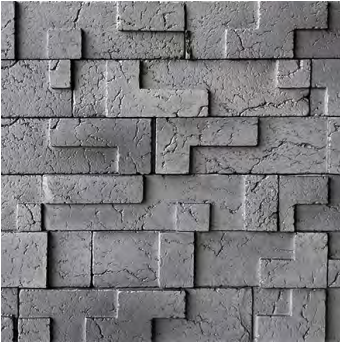

Tetris Brick

SVS_30_01-Grey