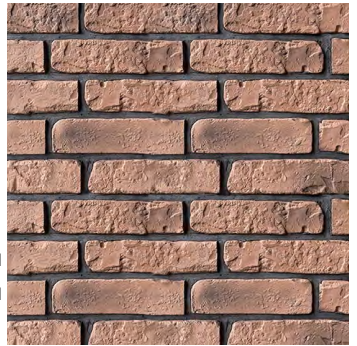

Amero Brick

SVS_19_01-Grey

SVS_19_14-Rosa Mix

SVS_19_02-Teak

SVS_19_110-Red

Height : 6.5 cm | Length : 25 cm | Thickness : 15 mm Approx

Cobble Brick

SVS_17_01-Grey