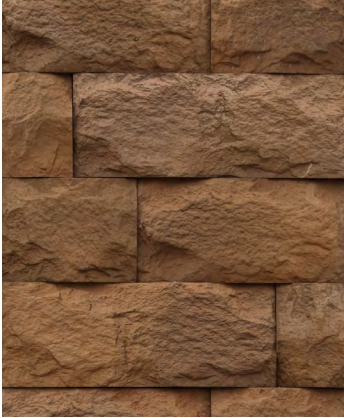

SVS_21_05_Teak

SVS_21_03_Wengai

SVS_21_Sandstone

SVS_21_05_White

Height : 9.5 cm | Length : 15 cm, 25 cm | Thickness : 15 mm Approx

Fortrock

SVS_03_01-Pewter Grey

SVS_03_04_Mocha