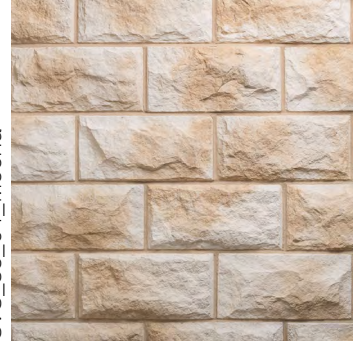

SVS_83_04_Mocha