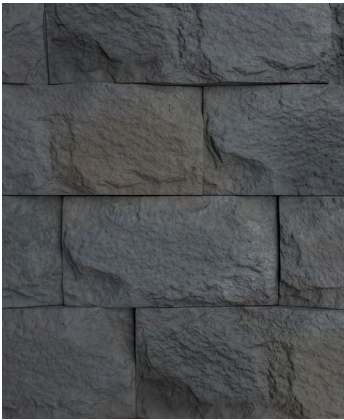

SVS_21_05_Teak

SVS_21_03_Wengai

SVS_21_Sandstone

SVS_21_05_White

Height : 9.5 cm | Length : 15 cm, 25 cm | Thickness : 15 mm Approx

Fortrock

SVS_03_01-Pewter Grey

SVS_03_04_Mocha