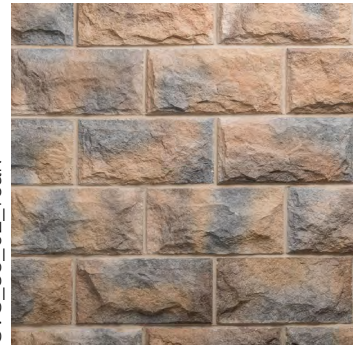

Verni Stone

SVS_83_Jet Black

SVS_83_04_Mocha

SVS_83_Cemento Grey

SVS_82_05_White

SVS_83_02_Teak

Height : 13 cm | Length : 27 cm | Thickness : 20 mm Approx

Urbanledge Stone