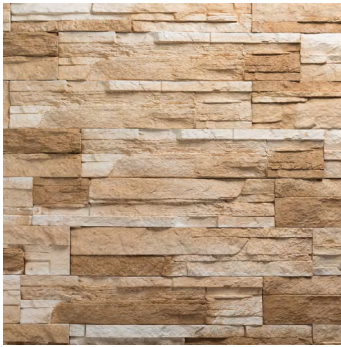

SVS_01_04_Mocha

SVS_01_New Sandstone

Height : 11.4 cm | Length : 40.6 cm | Thickness : 30 mm Approx

Cera

SVS_77_01_Grey

SVS_77_04_Mocha

SVS_77_05_I White

Height : 10.1 cm | Length : 48.2 cm, 27.9 cm, 19.1 cm | Thickness : 18 mm Approx