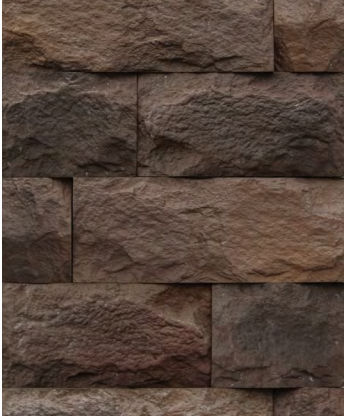

SVS_03_03_Wengai

Height : 16 cm | Length : 9 cm, 18 cm, 27 cm | Thickness : 22 mm Approx